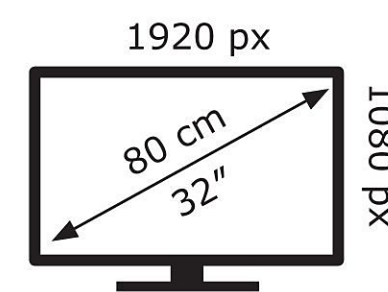

Hisense

32A5Q

27 kWh/1000h

ABCDEF**G**
HDR
40 kWh/1000h

2019/2013