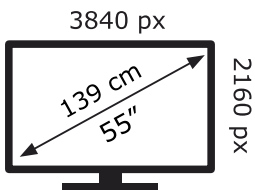

ENERGY

PHILIPS

55PUS8400/12

56 kWh/1000h

ABCDEF**G**
HDR
112 kWh/1000h

2019/2013

ENERGY

PHILIPS