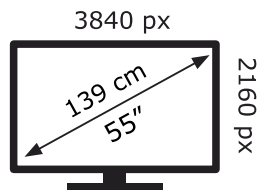

56 kWh/1000h

ABCDEF**G**
HDR
112 kWh/1000h