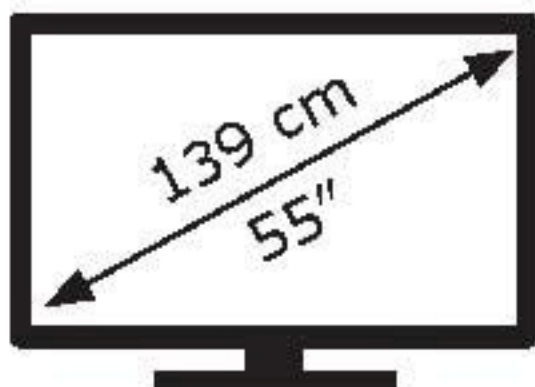

ENERGY

TCL

55C61KX1

70 kWh/1000h

ABCDEF**G**

150 kWh/1000h

3840 px

2160 px